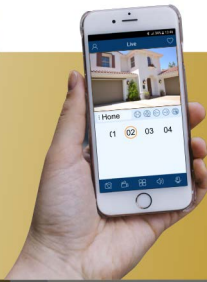

NYX

IP-X4C

4 CH PoE NVR

Features

The NYX IP-X4C is a 4 Channel 5MP High Definition PoE NVR, which adopts the most advanced SOC technology to ensure high definition recording in each channel and outstanding reliability of the system.

Integrated with 4 PoE Plug & Play ports supporting easy IP camera connection, simultaneous 4ch playback, and 4K high definition display output. With thumbnail search capabilities and Intelligent Video Analytics, finding the footage you need takes seconds, not hours!

Push Notifications

Have your NVR **alert** you to intrusions or events by **pushing notifications** straight to your smartphone. Playback the event within seconds for **peace-of-mind** and quick response!